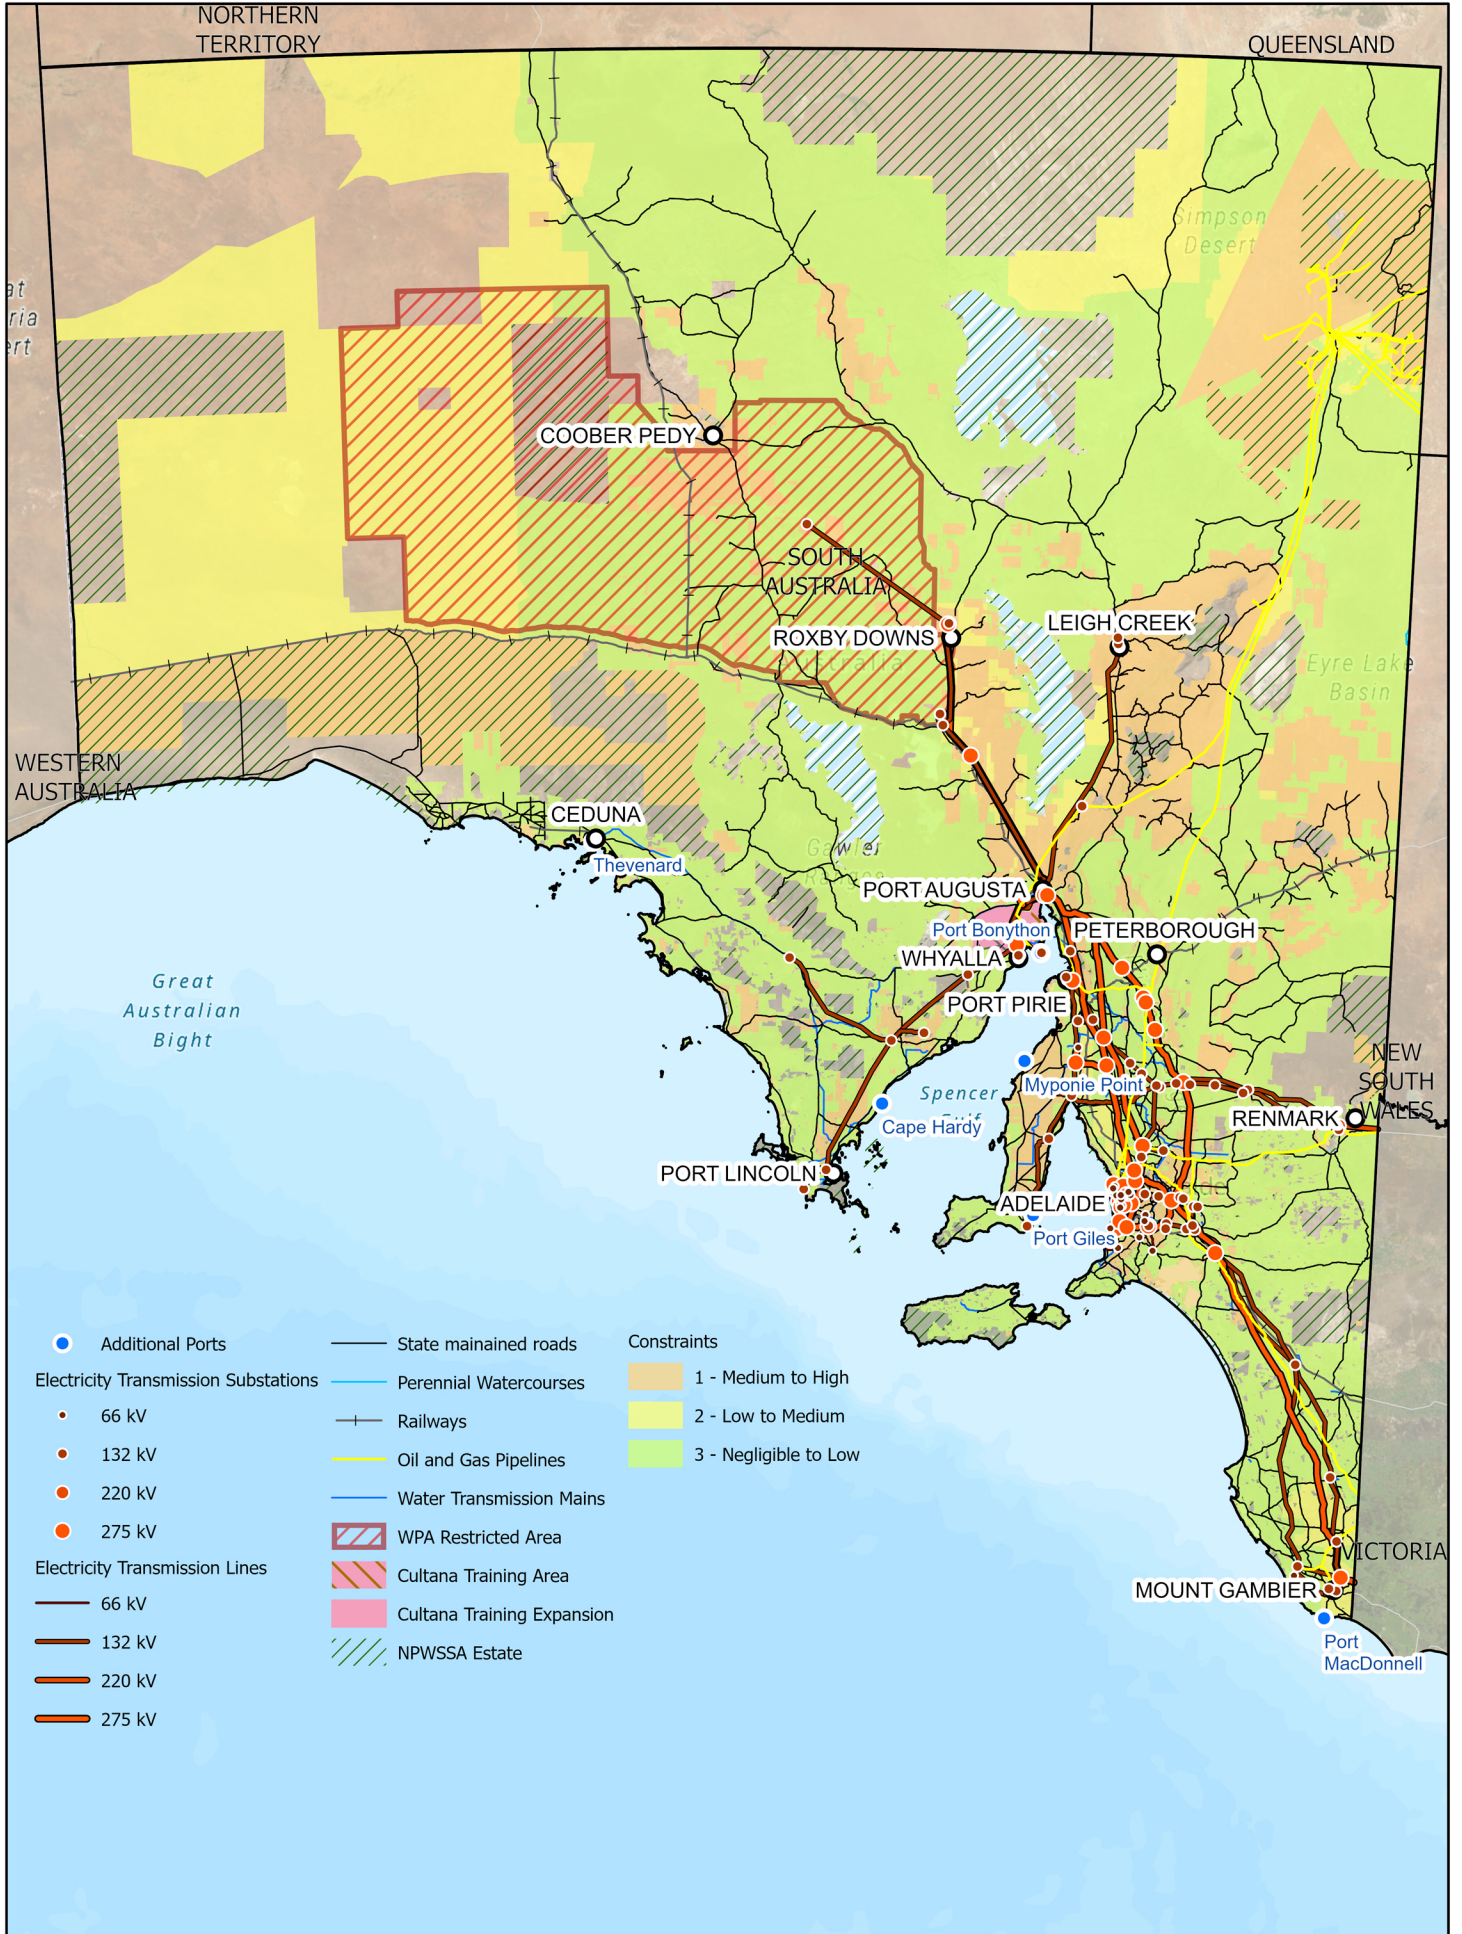

South Australia - Renewable Energy Resources and Constraints

Source: South Australian Government
 Date: 24/06/2024
 Spatial Reference: GDA2020 SA Lambert
 Map ID: 20240624-02
 Disclaimer: There is no warranty that this map is free from errors or omissions.
 © Government of South Australia 2024