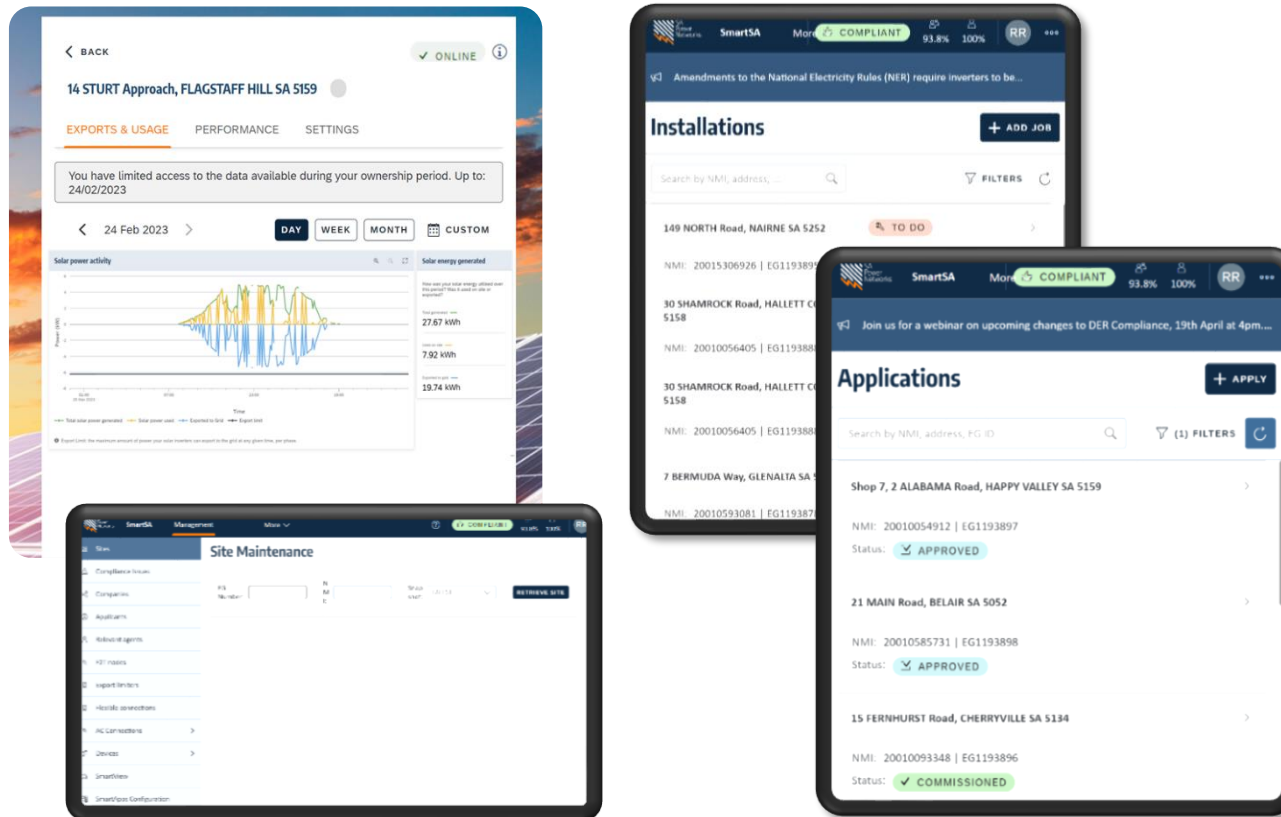

Attachment 4 – Tools and applications developed to support the customer and installer journey

4.1 – Customer journey

4.2 – Consolidated Smart Apps

4.3 – Customer Eligibility Checker