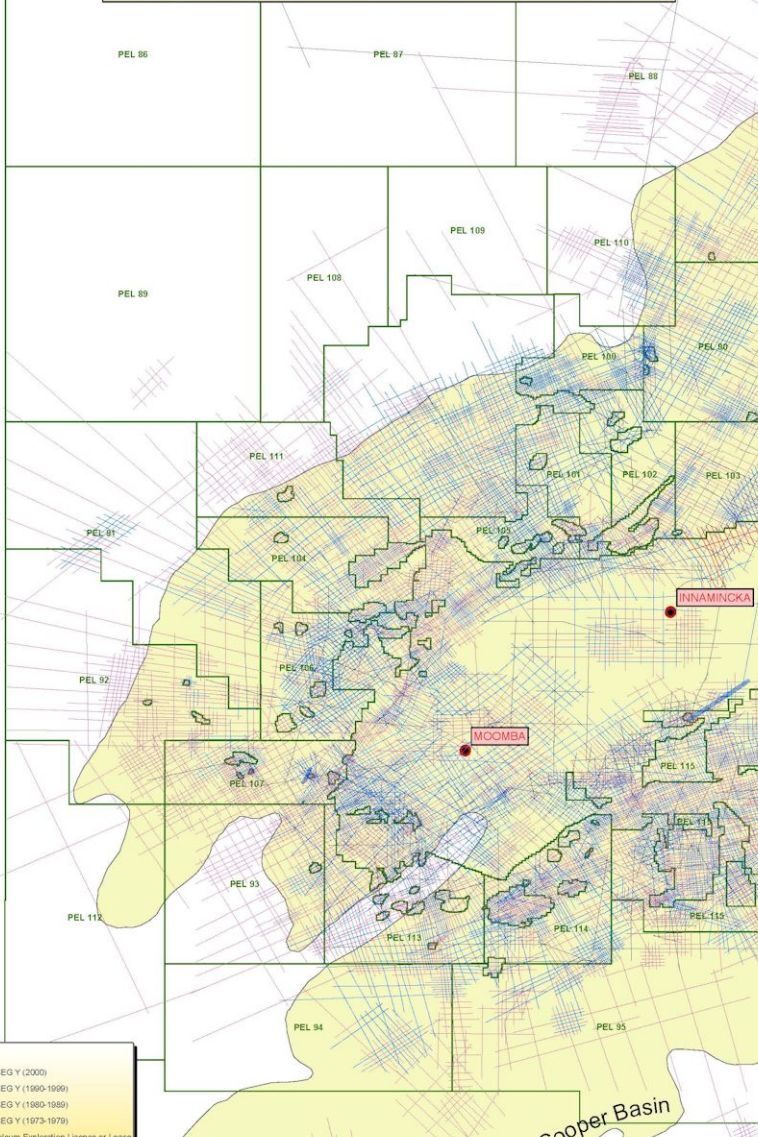

# Cooper Basin 2D SEG Y Seismic Data

**Legend**

- 2D SEG Y (2000)
- 2D SEG Y (1990-1999)
- 2D SEG Y (1980-1989)
- 2D SEG Y (1973-1979)
- Petroleum Exploration Licence or Lease
- Coastline
- State Border

Cooper Basin