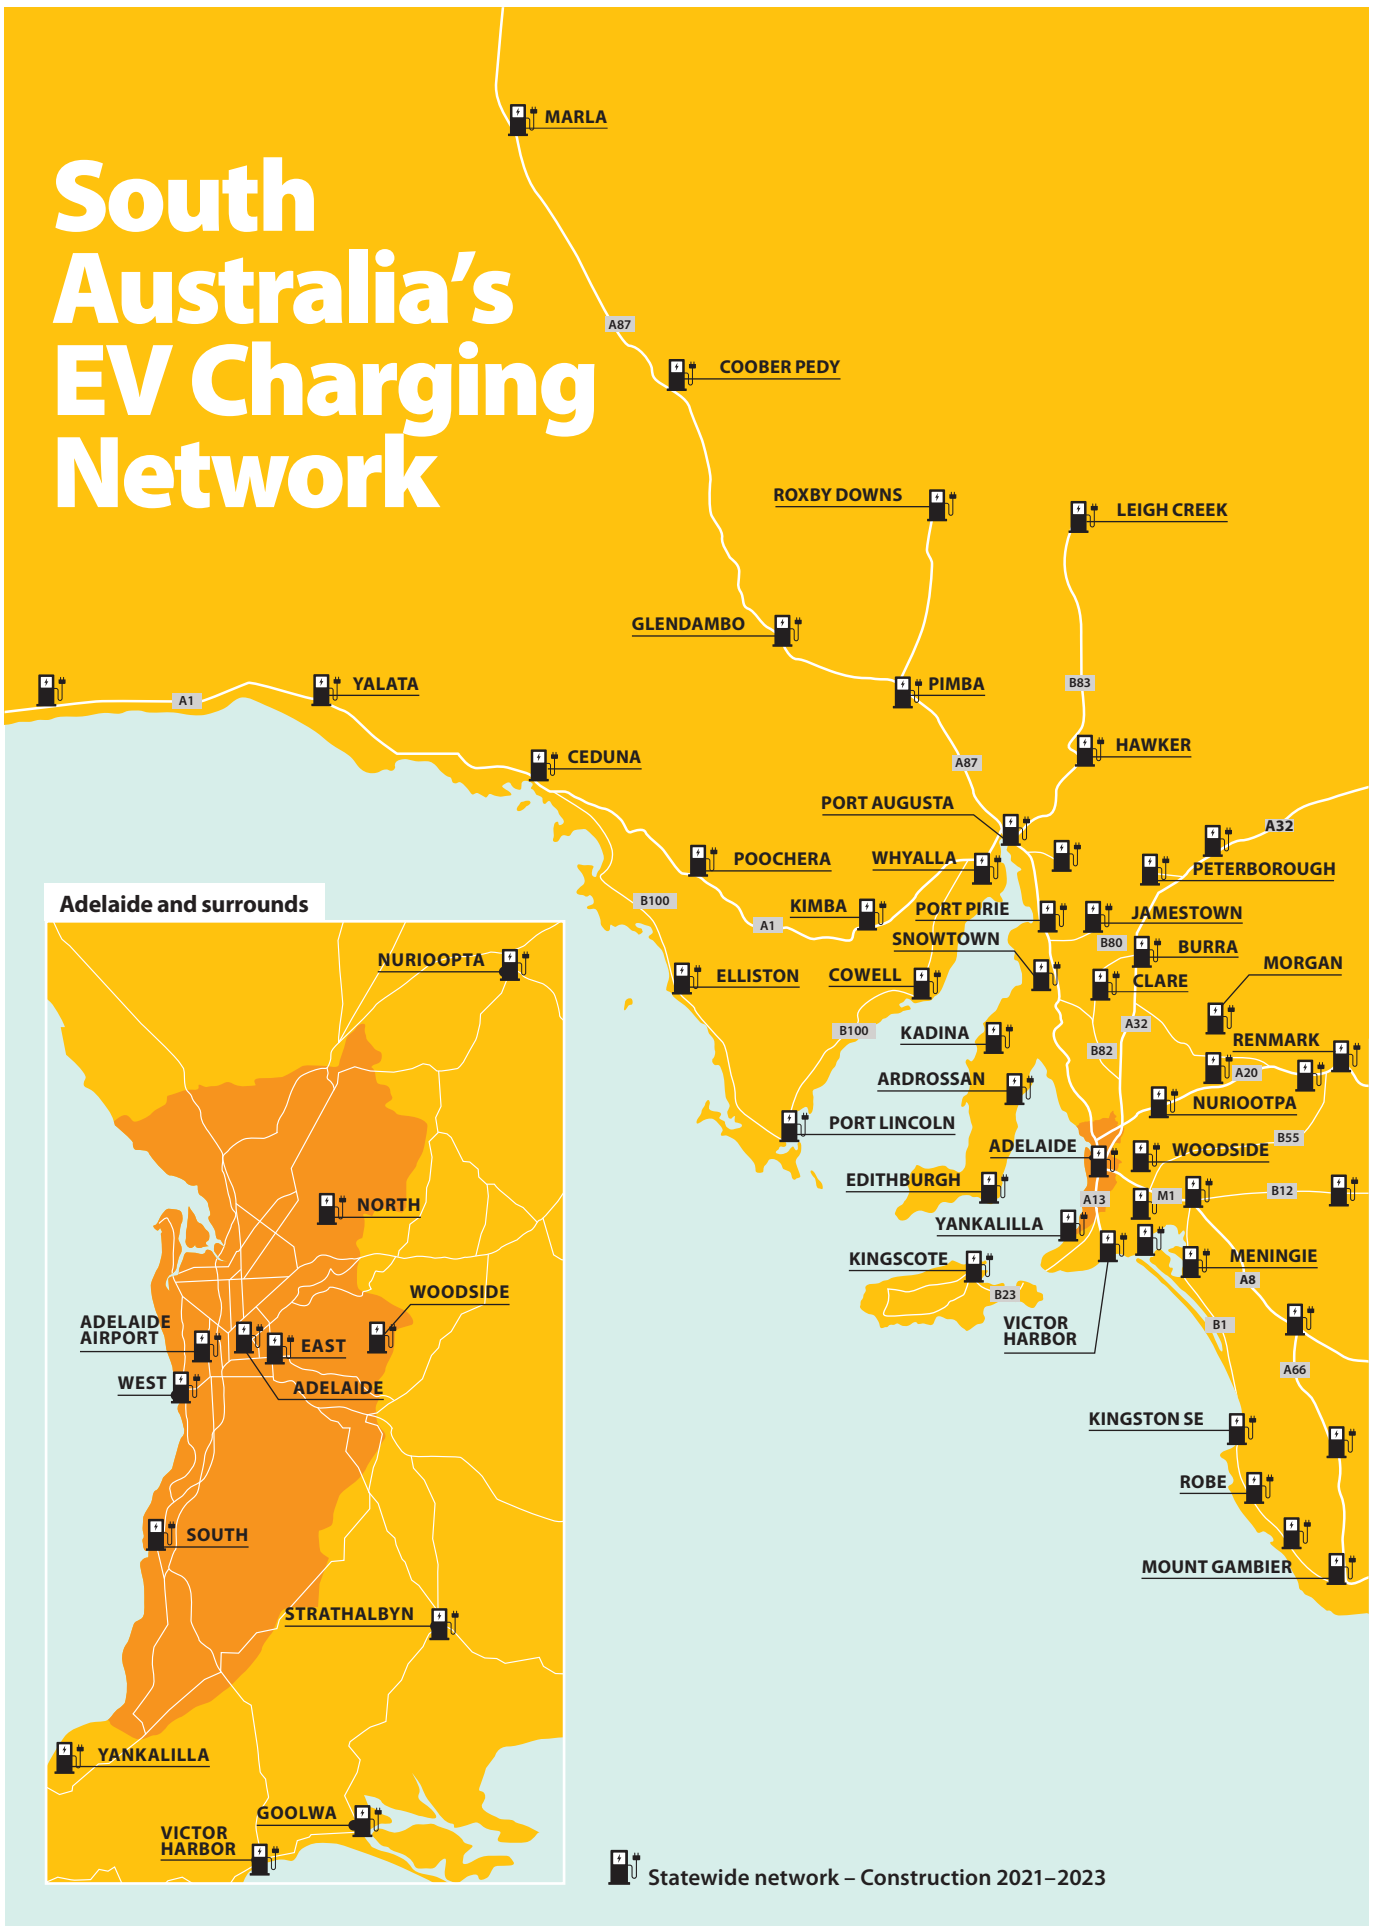

South Australia's EV Charging Network

PREFERRED SERVICE LOCATION	
METROPOLITAN ADELAIDE	East
	City of Adelaide
	North
	South
	West
	Adelaide Airport Precinct
EYRE HIGHWAY A1	Kimba
	Poochera
	Yalata
	Ceduna
LINCOLN AND FLINDERS HIGHWAY B100	WA Border Village
	Whyalla
	Cowell
	Port Lincoln
AUGUSTA HIGHWAY A1	Elliston
	Port Augusta
	Port Pirie
	Snowtown
STUART HIGHWAY	Pimba
	Glendambo
	Coober Pedy
OLYMPIC DAM HIGHWAY B97	Marla
	Roxby Downs
FLINDERS RANGES WAY B83	Leigh Creek
	Hawker
YORK PENINSULA REGION	Kadina
	Ardrossan
	Edithburgh
R M WILLIAMS WAY B79 & B80	Clare
	Burra
	Jamestown
	Melrose
	Peterborough
BARRIER HIGHWAY A32	Yunta
	Nuriootpa
	Blanchetown or Waikerie
STURT HIGHWAY A20	Berri
	Barmera
	Renmark
GOYDER HIGHWAY B64	Morgan
MALLEE HIGHWAY B12	Pinnaroo
DUKES HIGHWAY A8	Keith
	Bordertown
ADELAIDE HILLS AND FLEURIEU REGIONS	Woodside
	Strathalbyn
	Yankalilla
	Victor Harbor
	Goolwa
PRINCESS HIGHWAY B1	Kingscote
	Meningie
	Kingston (South East)
SOUTHERN PORTS HIGHWAY B101	Mount Gambier
	Robe
RIDDOCH HIGHWAY A66	Beachport
	Naracoorte

PREFERRED SERVICE LOCATION	
METROPOLITAN ADELAIDE	East
	City of Adelaide
	North
	South
	West
	Adelaide Airport Precinct
EYRE HIGHWAY A1	Kimba
	Poochera
	Yalata
	Ceduna
	WA Border Village
LINCOLN AND FLINDERS HIGHWAY B100	Whyalla
	Cowell
	Port Lincoln
	Elliston
AUGUSTA HIGHWAY A1	Port Augusta
	Port Pirie
	Snowtown
STUART HIGHWAY	Pimba
	Glendambo
	Cooper Pedy
OLYMPIC DAM HIGHWAY B97	Marla
	Roxby Downs
FLINDERS RANGES WAY B83	Leigh Creek
	Hawker
	Kadina
YORK PENINSULA REGION	Ardrossan
	Edithburgh