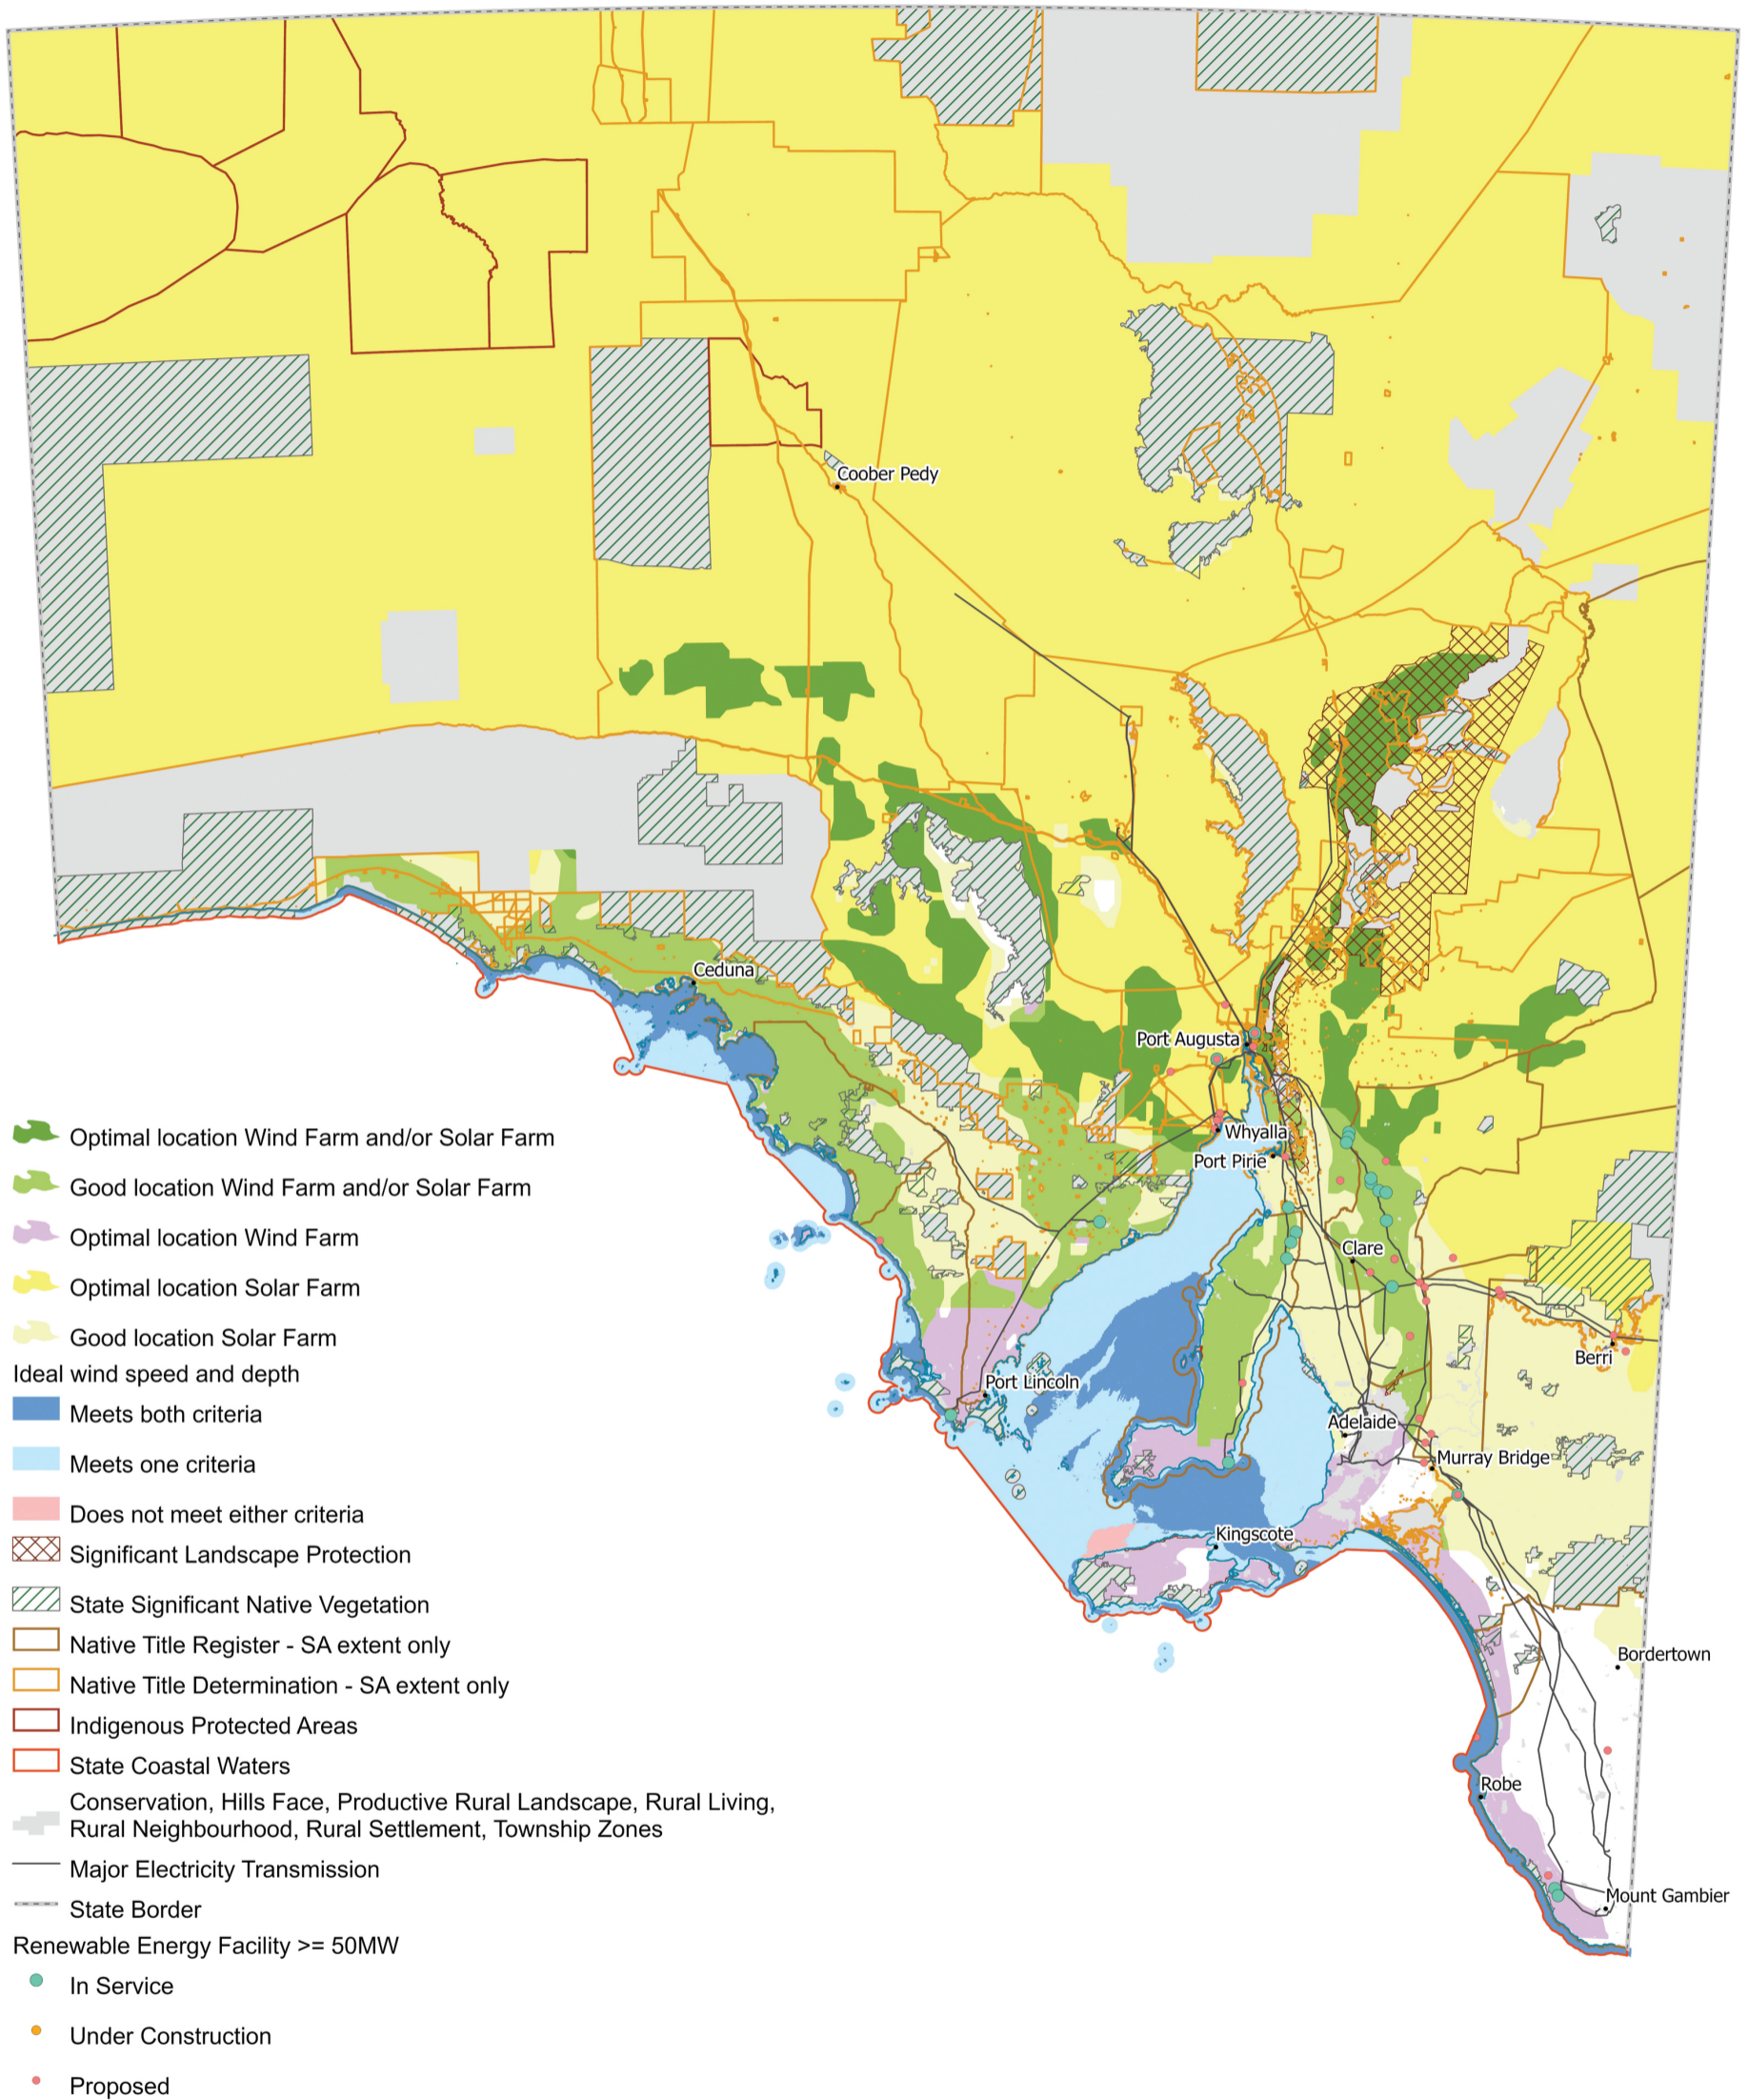

# South Australia Renewable Energy Resources Native Title and Indigenous Protected Areas

Data Source:  
Global Wind Atlas & Global Solar Atlas

**Government of South Australia**  
Department for Energy and Mining