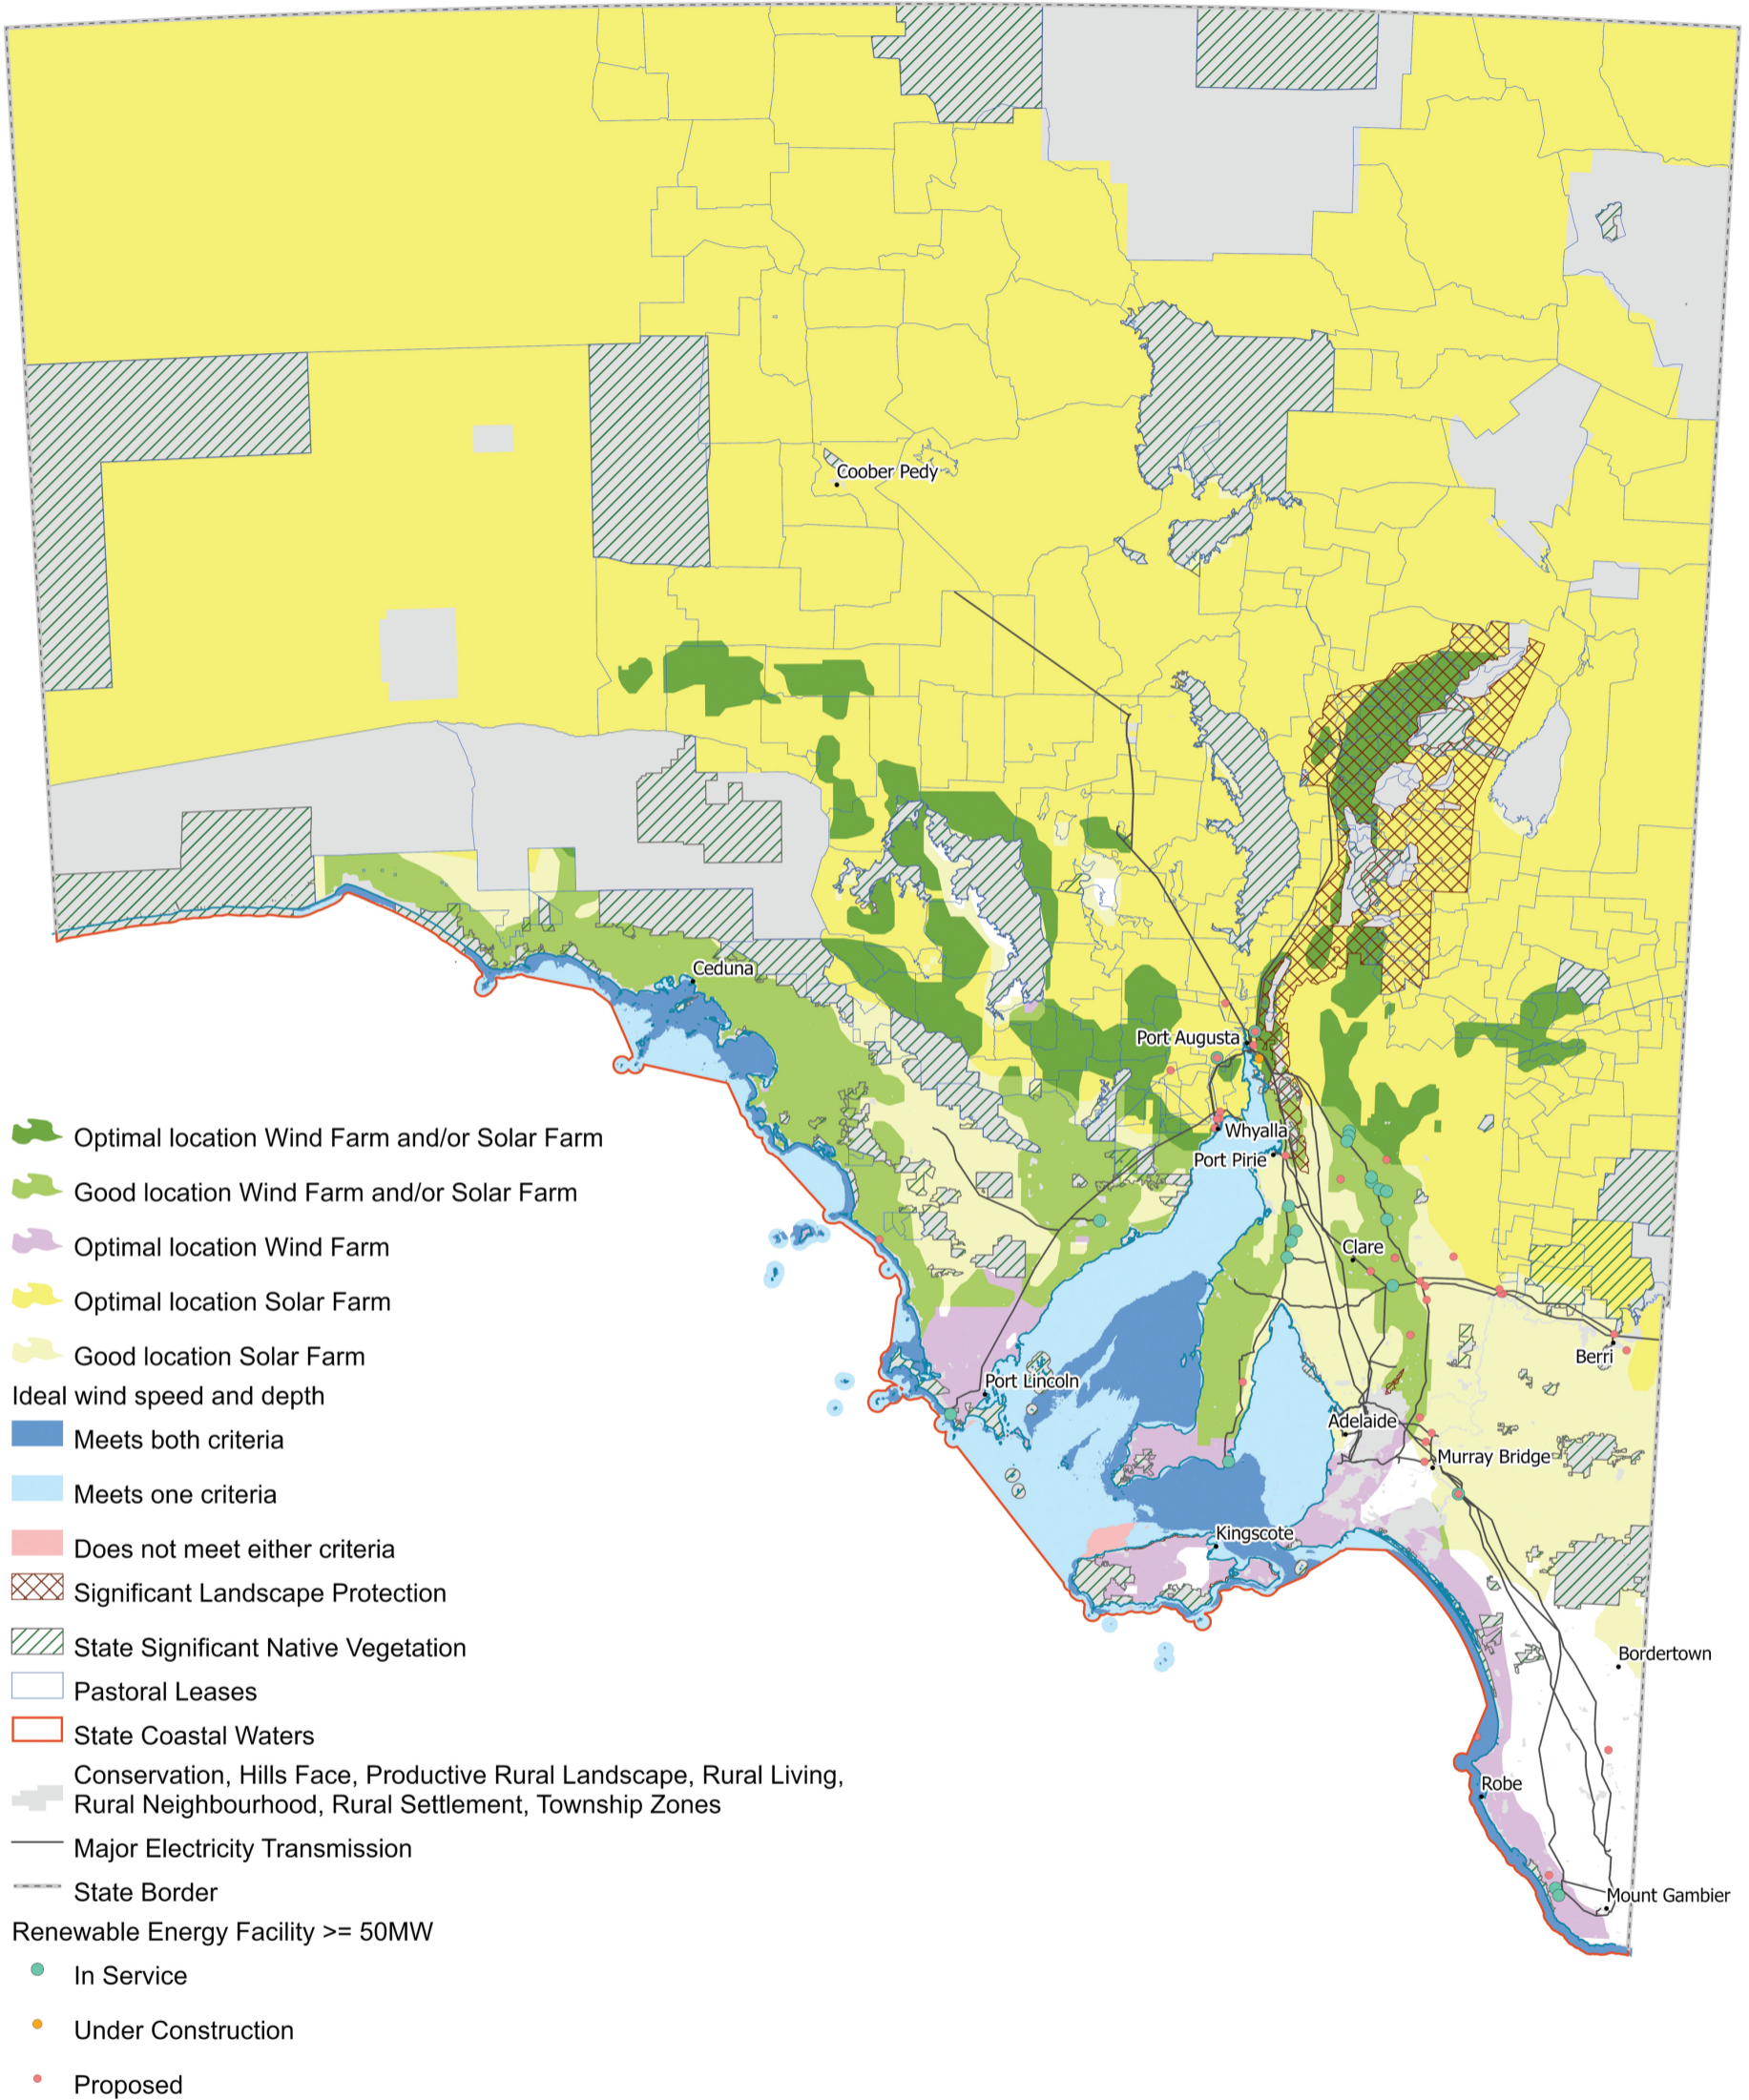

South Australia Renewable Energy Resources Pastoral Leases

Data Source:
Global Wind Atlas & Global Solar Atlas

Government of South Australia
Department for Energy and Mining